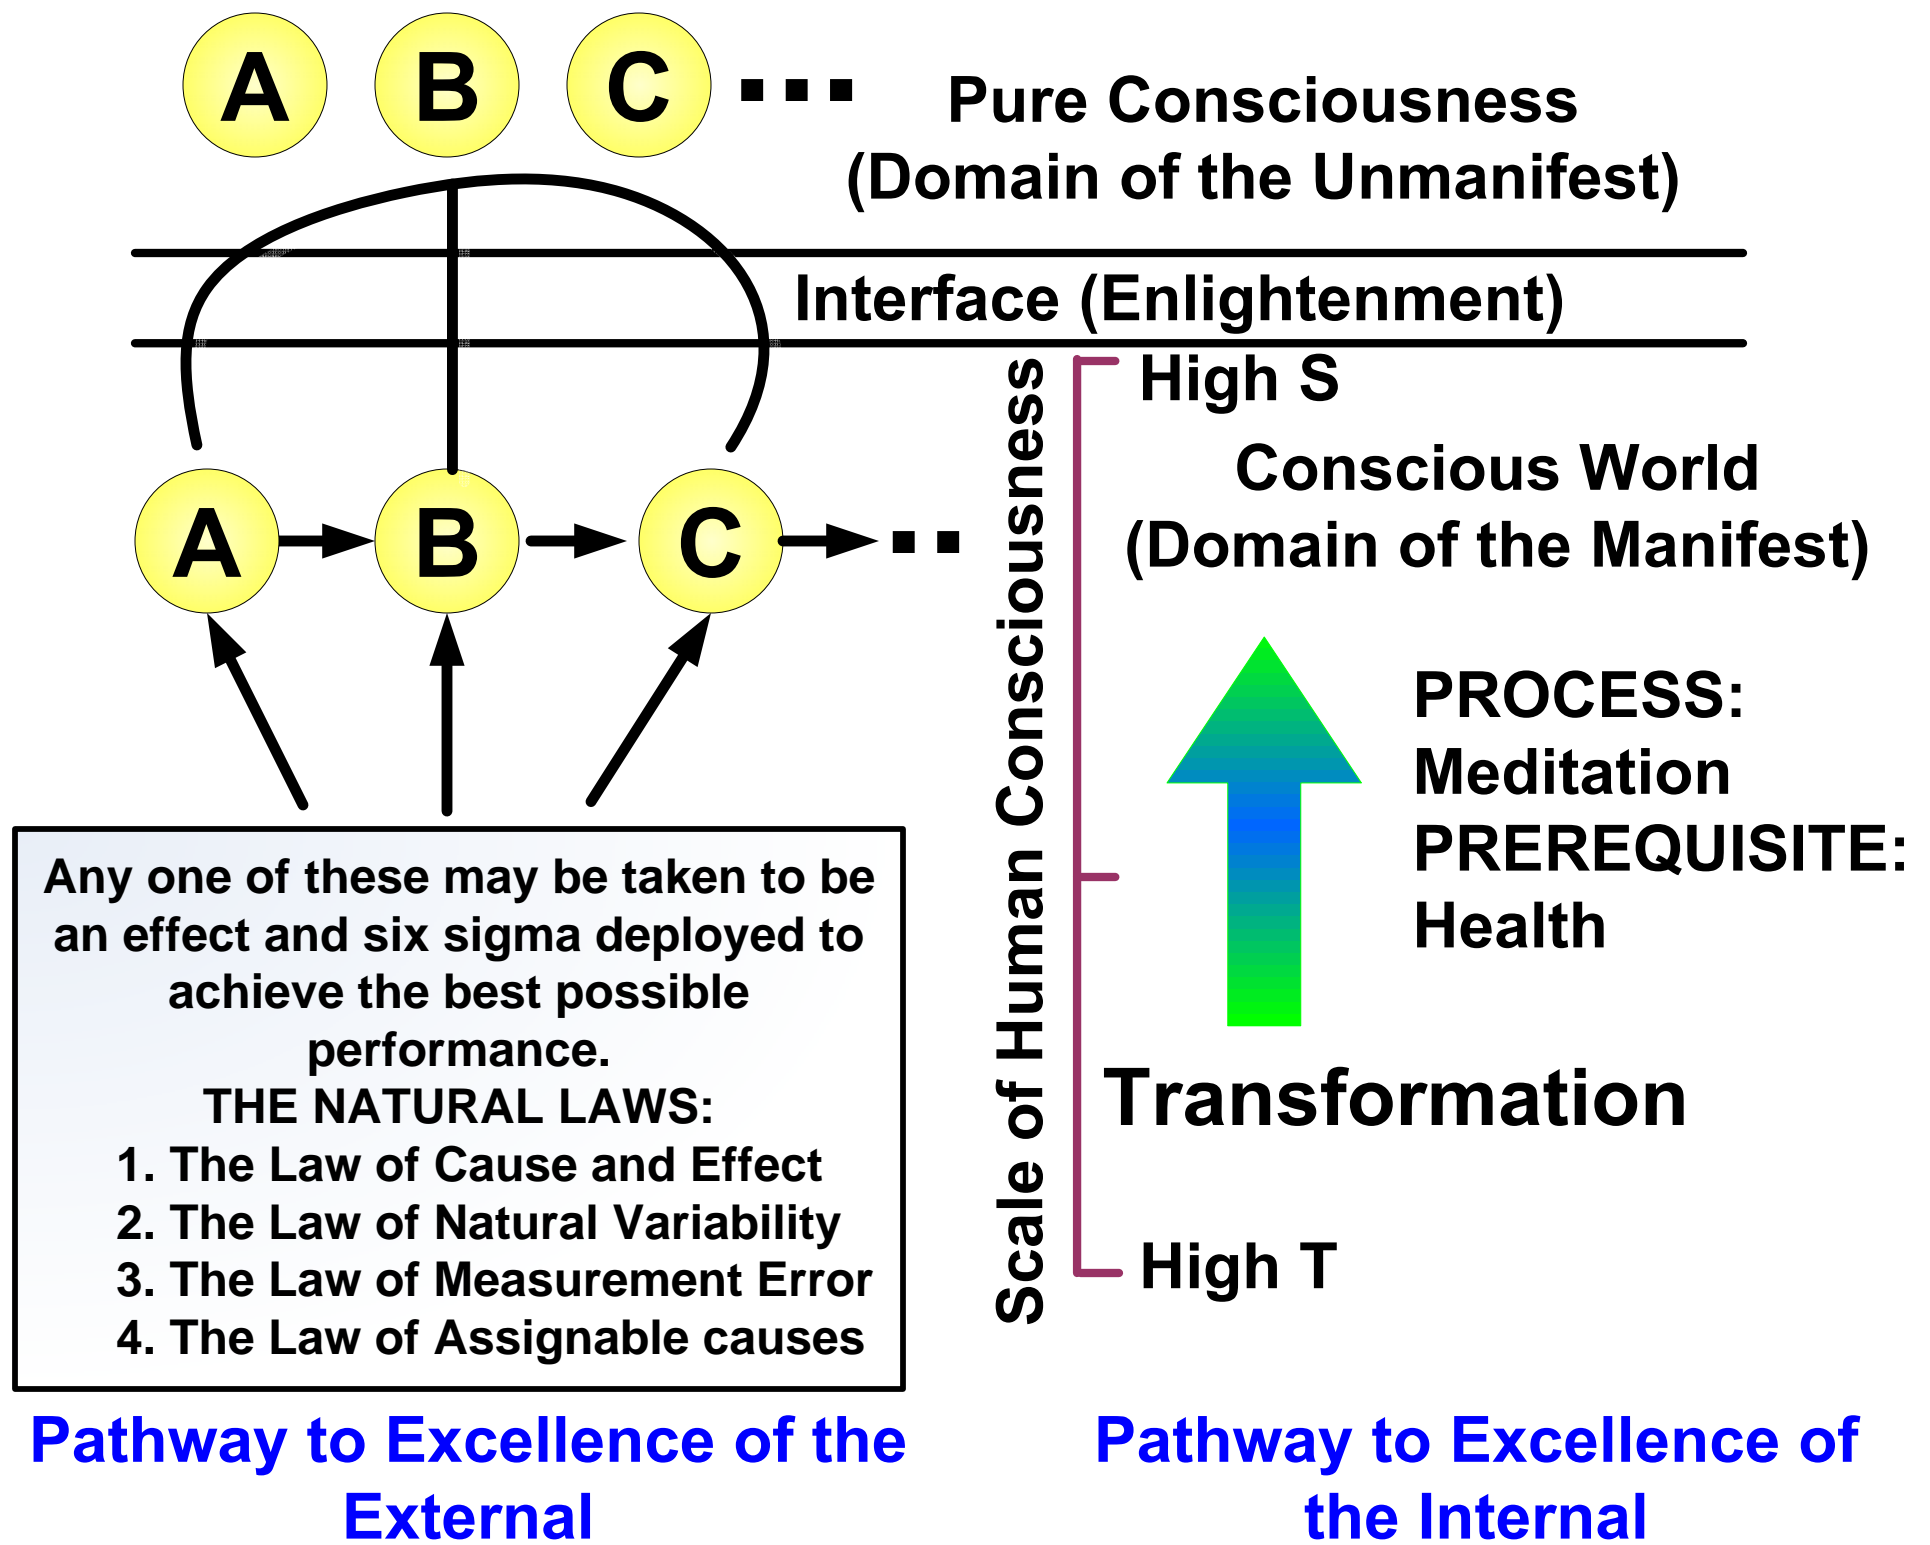

Pathway to Pure Consciousness at a Glance

Cyclical Nature of the Rise and Decline of Societies

NATURAL LAWS GOVERNING THE BASIS OF HUMANITY:

1. The Law of Mindset Components
2. The Law of Mindset Transformation
3. The Law of Rise and Decline

Pathway to Excellence of the Internal

Pathway to Pure Consciousness at a Glance

Together they represent the upper limit of human excellence

References:

- Deshpande, P. B. and Kulkarni, B. D., "Towards a Science of Consciousness: Hunt for Major Impact Factors", Journal of Consciousness Exploration & Research, Vol. 2, No. 5, July 2011
- Deshpande, P. B., "Six Sigma for Karma Capitalism", Six Sigma and Advanced Controls, Inc., 2011.
- Deshpande, P. B., "A Small Step for Man: Zero to Infinity with Six Sigma", Six Sigma and Advanced Controls, Inc., 2009.
- Arati Menon Carroll , "Six Sigma could change the world", The Economic Times, Corporate Dossier, September 18, 2009.
- "Six Sigma Enlightenment", Interview of Prof. Pradeep B. Deshpande with Dr. Ashok Desai", Business Word, October 4, 2004.
- Hawkins, D. R., "Power vs. Force: Hidden Determinants of Human Behavior", Veritas Publishing, W. Sedona, AZ 1998.