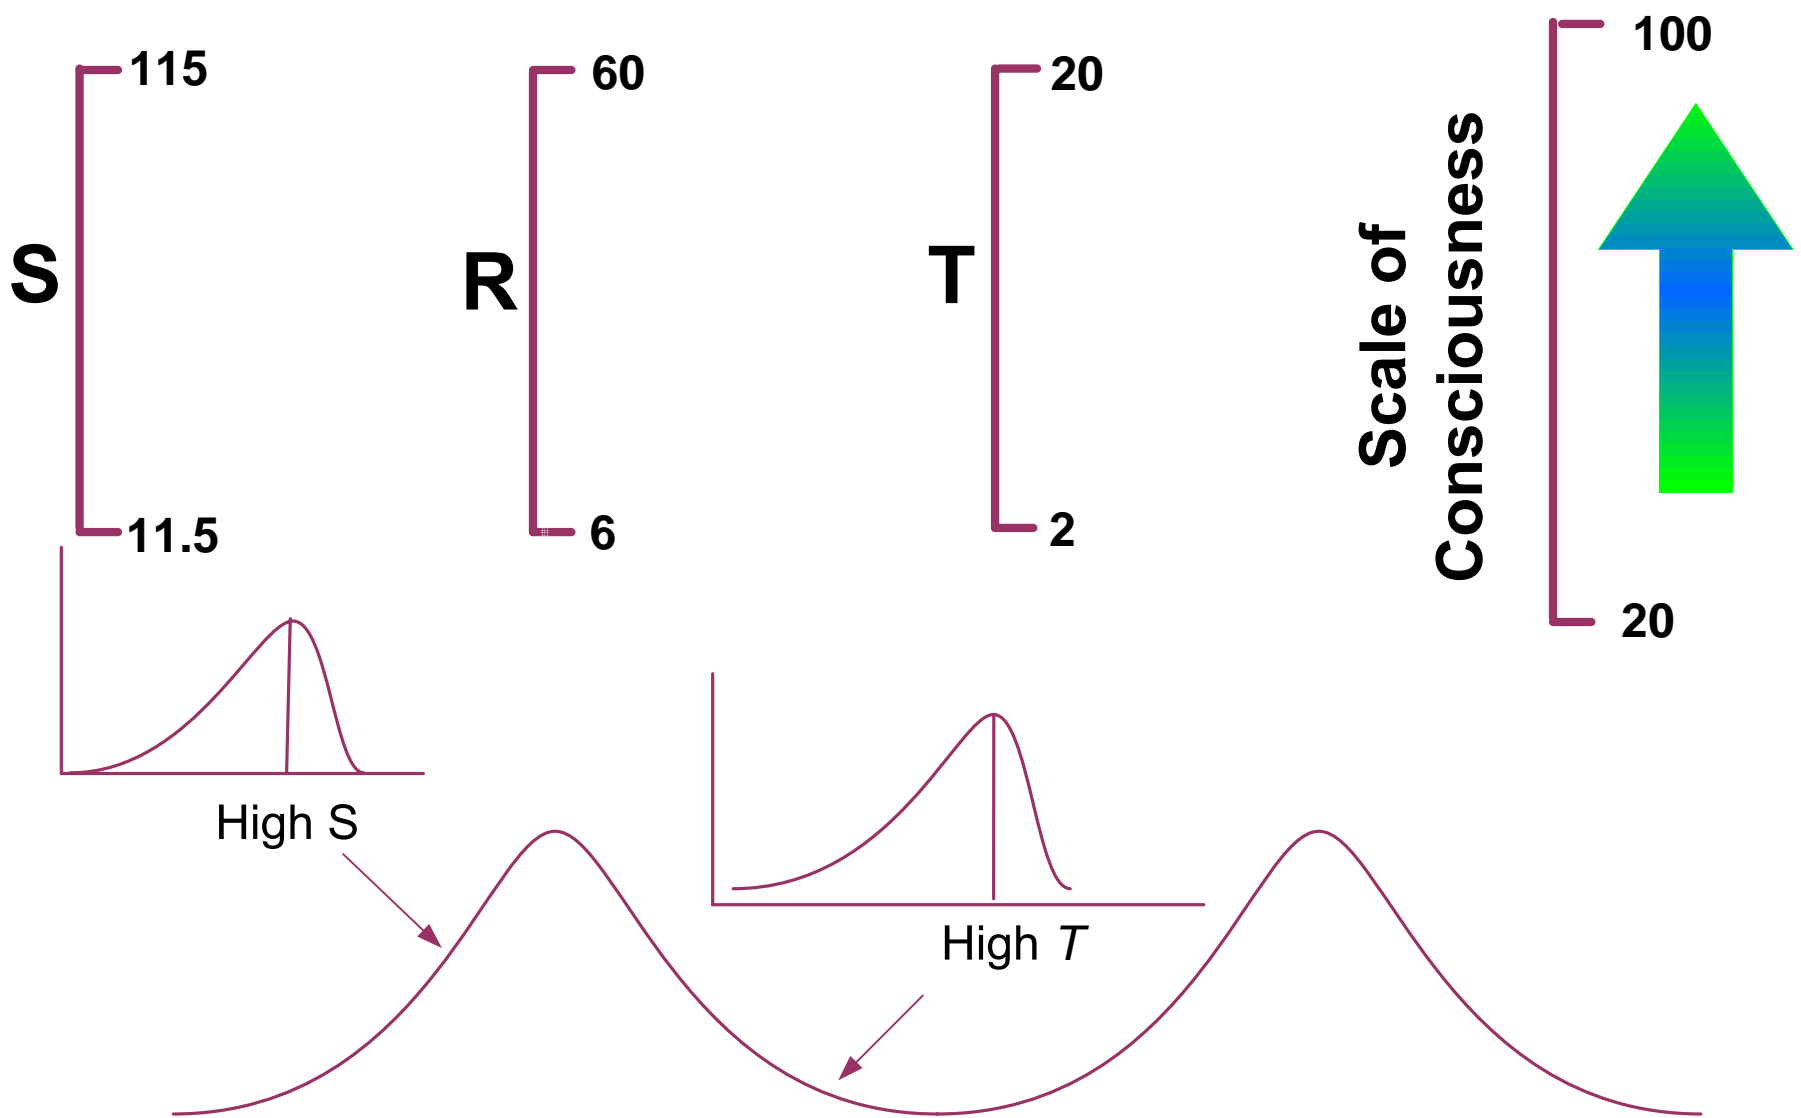

Pathway to Pure Consciousness at a Glance

Cyclical Nature of the Rise and Decline of Societies

NATURAL LAWS GOVERNING THE BASIS OF HUMANITY:

1. The Law of Mindset Components
2. The Law of Mindset Transformation
3. The Law of Rise and Decline

Pathway to Excellence of the Internal

Pathway to Pure Consciousness at a Glance

Together they represent the upper limit of human excellence

References:

- Deshpande, P. B. and Kulkarni, B. D., "Towards a Science of Consciousness: Hunt for Major Impact Factors", Journal of Consciousness Exploration & Research, Vol. 2, No. 5, July 2011
- Deshpande, P. B., "Six Sigma for Karma Capitalism", Six Sigma and Advanced Controls, Inc., 2011.
- Deshpande, P. B., "A Small Step for Man: Zero to Infinity with Six Sigma", Six Sigma and Advanced Controls, Inc., 2009.
- Arati Menon Carroll , "Six Sigma could change the world", The Economic Times, Corporate Dossier, September 18, 2009.
- "Six Sigma Enlightenment", Interview of Prof. Pradeep B. Deshpande with Dr. Ashok Desai", Business Word, October 4, 2004.
- Hawkins, D. R., "Power vs. Force: Hidden Determinants of Human Behavior", Veritas Publishing, W. Sedona, AZ 1998.